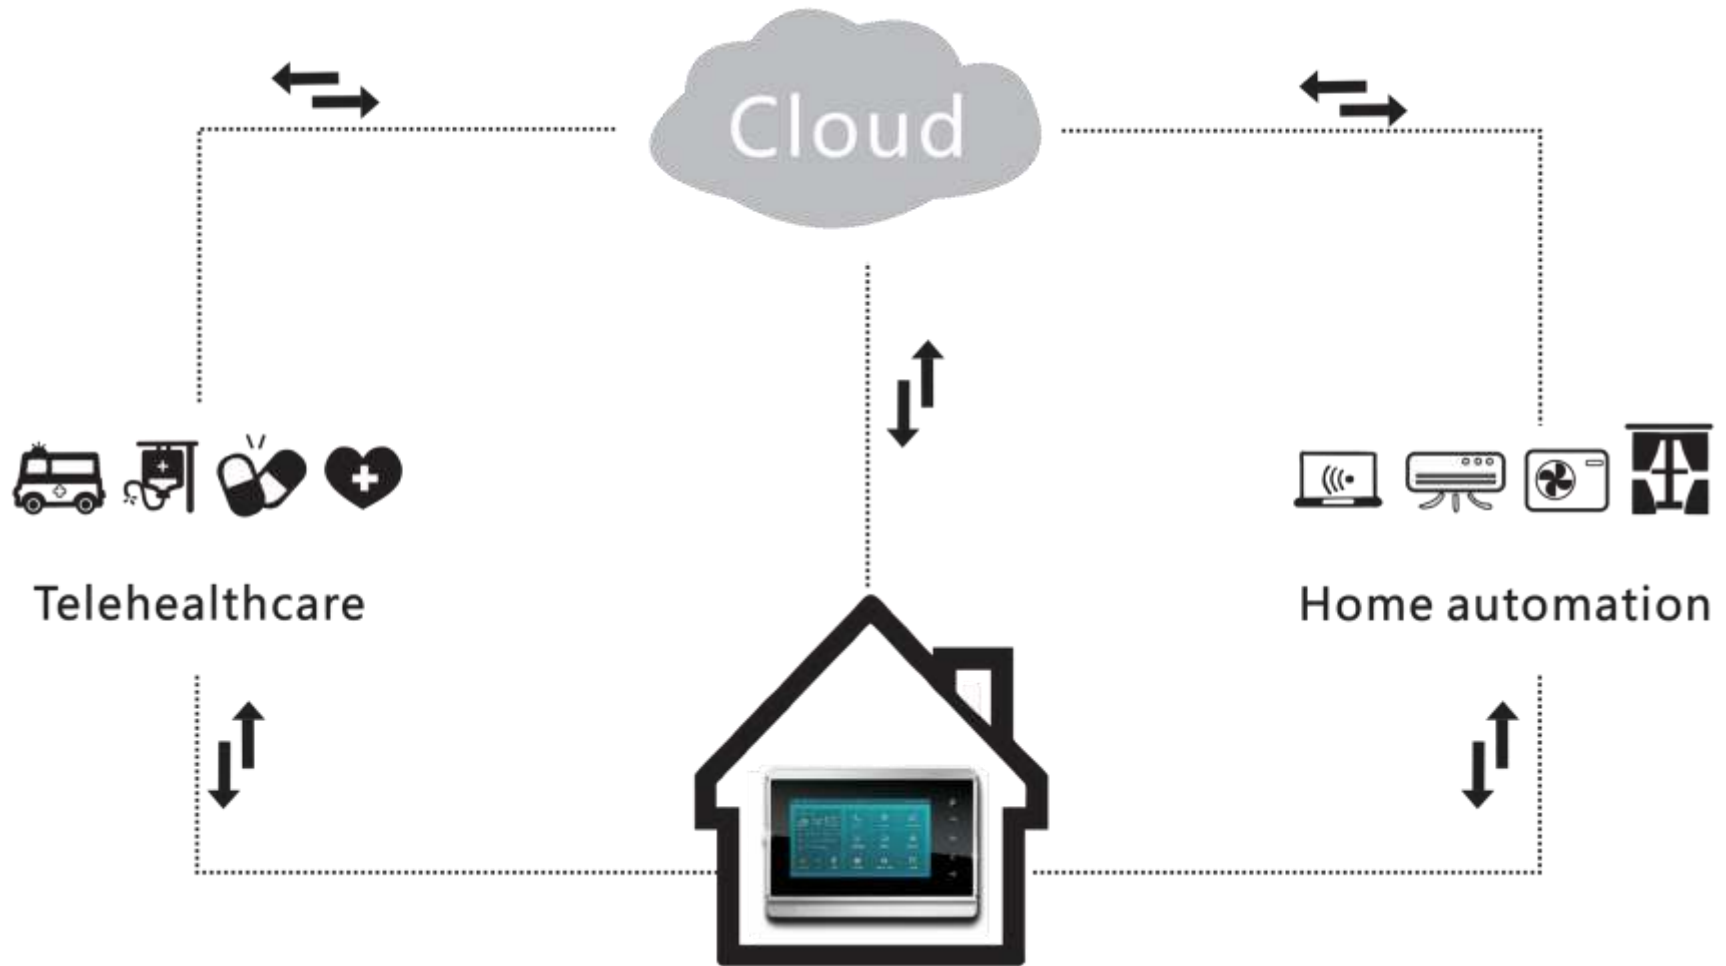

SIP / PoE / IP65

AKUVOX IT83

Android Indoor Monitor for Smart Home Solution

-  10" touch screen with 1280 x 800 resolution
-  8 channel inputs and 2 embedded relays
-  Support 3rd-party apps
-  Optional 1MP camera
-  Optional built-in SIP PBX function
-  Desktop mount available
-  Part Numbers: IT83R / IT83C / IT83CR / IT83A

Android 6.0 / SIP / RTSP / PoE

AKUVOX IT82

Android Indoor Monitor for Smart Home Solution

-  7" touch screen with 1024 x 600 resolution
-  5 programmable pushbuttons
-  8 channel inputs and 1 embedded relays
-  Support 3rd-party apps
-  Optional 1MP camera
-  Optional RF 433/869 application
-  Part Numbers: IT82R / IT82W / IT82C

Android 6.0 / SIP / RTSP / PoE

Smart Integration

AKUVOX C317

Android Indoor Monitor for Smart Home Solution

-  10" touch screen with 1280 x 800 resolution
-  8 channel inputs and 2 embedded relays
-  Support 3rd-party apps
-  Optional 1MP camera
-  Optional built-in SIP PBX function
-  Desktop mount available
-  Part Numbers: C317S / C317C / C317A

Android 6.0 / SIP / RTSP / PoE

Smart Indoor Monitor

AKUVOX C315

Android Indoor Monitor for Smart Home Solution

-  7" touch screen with 1024 x 600 resolution
-  8 channel inputs and 1 embedded relay
-  Support 3rd-party apps
-  White color housing available
-  Optional RF 433/869 application
-  Part Numbers: C315S / C315W