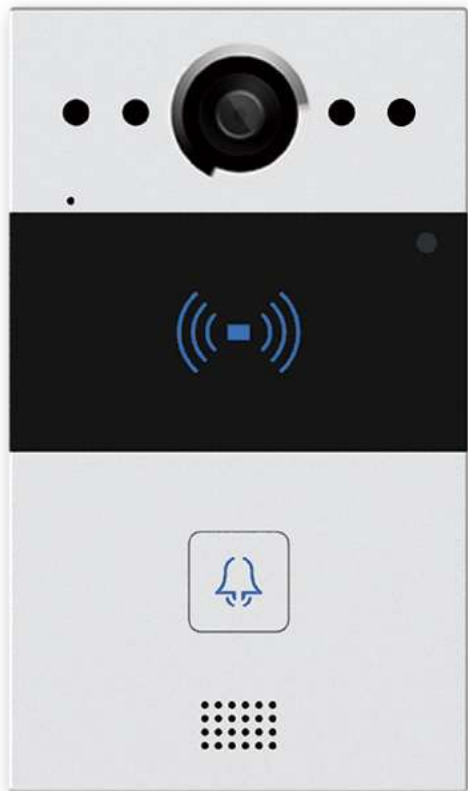

SIP / ONVIF / PoE / IP65

AKUVOX R26P

SIP Video Door Phone

-  Premium audio and video quality
-  Vandal resistant all-aluminum body
-  120° wide-angle 3MP camera with automatic lighting

SIP / ONVIF / PoE / IP65

AKUVOX R23C

SIP Door Phone with Access Control

-  Premium audio quality
-  Vandal resistant all-aluminum body
-  Support 13.56 MHz access cards

SIP / PoE / IP65

AKUVOX R23P

Simplest SIP Door Phone

-  Premium audio quality
-  Vandal resistant all-aluminum body

SIP / PoE / IP65

AKUVOX R20A

Compact SIP Video Door Phone with Access Control

-  Premium audio and video quality
-  120° wide-angle 3MP camera with automatic lighting
-  Support 13.56 MHz and 125 kHz access cards

SIP / ONVIF / PoE / IP65

AKUVOX E21V

SIP Video Emergency Intercom

-  Vandal-resistant with 316 grade stainless steel body
-  Outdoor-rated with IP67 grade microphone and IP66 grade speaker
-  Premium audio and video quality
-  120° wide-angle 3MP camera with automatic lighting