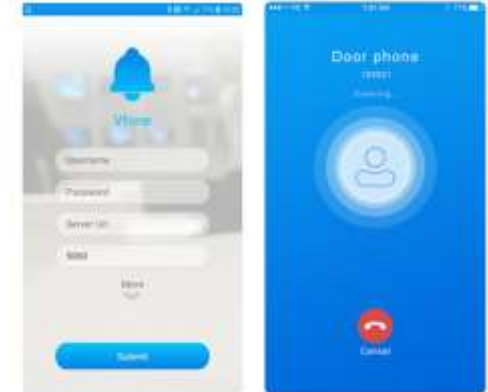

Linux / SIP / RTSP / PoE

AKUVOX R47P

Android Video Phone for Business Communication and Intercom

-  7" touch screen
-  Premium audio and video quality
-  DTMF remote door opening
-  Support 3rd-party apps

Android 4.2 / SIP / RTSP / PoE

Software Solution

Akuvox Vfone

SIP Softphone App for Intercom

-  Audio / video calling
-  Remote door unlocking
-  Offline push notification
-  Work with mainstream SIP servers and intercom hardware

Akuvox SDMC

On-premise Software for community-wide Intercom System Management

-  Personnel registration
-  Access card and PIN management
-  Messaging and AD pushing
-  Real-time video monitoring
-  Alarm handling
-  Software auto provisioning