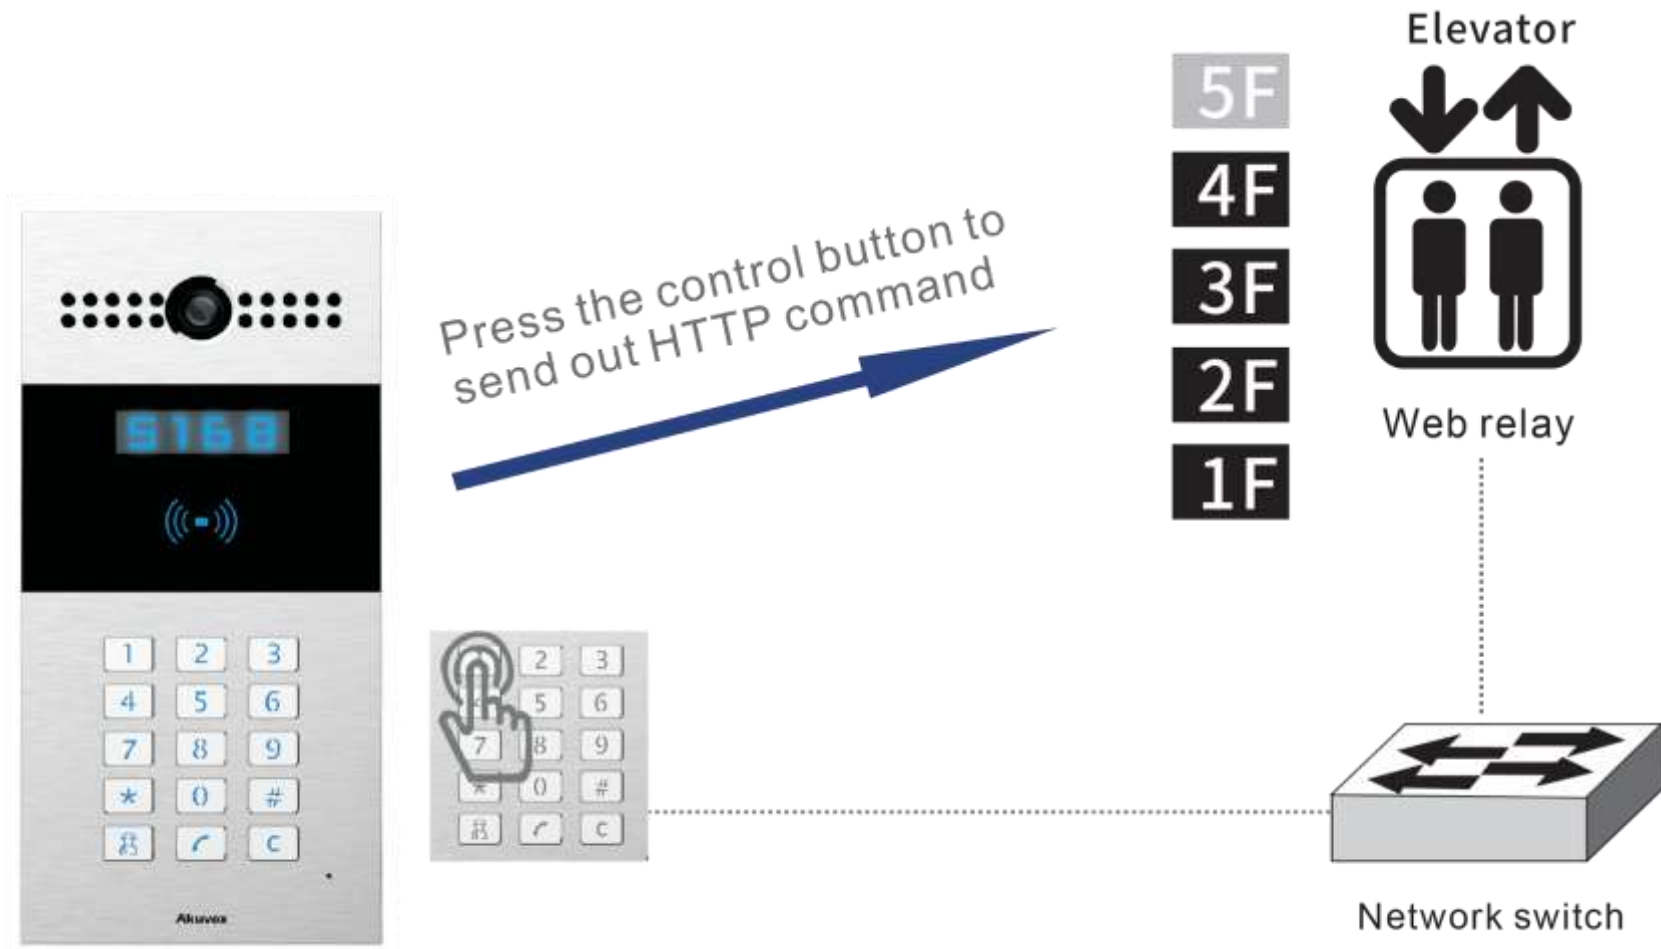

AKUVOX R29S/C*

World's First Facial Recognition Android Door Phones

-  7" capacitive touch screen working with gloves on
-  Support multiple access control methods: facial recognition, NFC, 13.56 MHz and 125 KHz access cards
-  Anti-cold version (-40 °C to 50 °C) available
-  Support plasterboard installation
-  * R29C: Dual cameras: one 120° wide-angle 3MP camera with IR and a second VGA 60° angle 5MP camera

Android 5.1 / SIP / ONVIF / Wiegand / PoE / IP65

R29 Easy Integration

AKUVOX R27A

SIP Video Door Phone with Numeric Keypad

-  Premium audio and video quality
-  Vandal resistant all-aluminum body
-  120° wide-angle 3MP camera with automatic lighting
-  Support multiple access control methods: NFC, 13.56 MHz and 125 kHz access cards
-  Anti-cold version (-40 °C to 50 °C) available

SIP / ONVIF / Wiegand / PoE / IP65

R27A for Elevator Control

AKUVOX R27V

SIP Video Door Phone with Numeric Keypad

-  Premium audio and video quality
-  Vandal resistant all-aluminum body
-  120° wide-angle 3MP camera with automatic lighting
-  Anti-Cold version (-40 °C to 50 °C) available

SIP / ONVIF / Wiegand / PoE / IP65

AKUVOX R26C

SIP Video Door Phone with Access Control

-  Premium audio and video quality
-  Vandal resistant all-aluminum body
-  120° wide-angle 3MP camera with automatic lighting
-  Support 13.56 MHz access cards