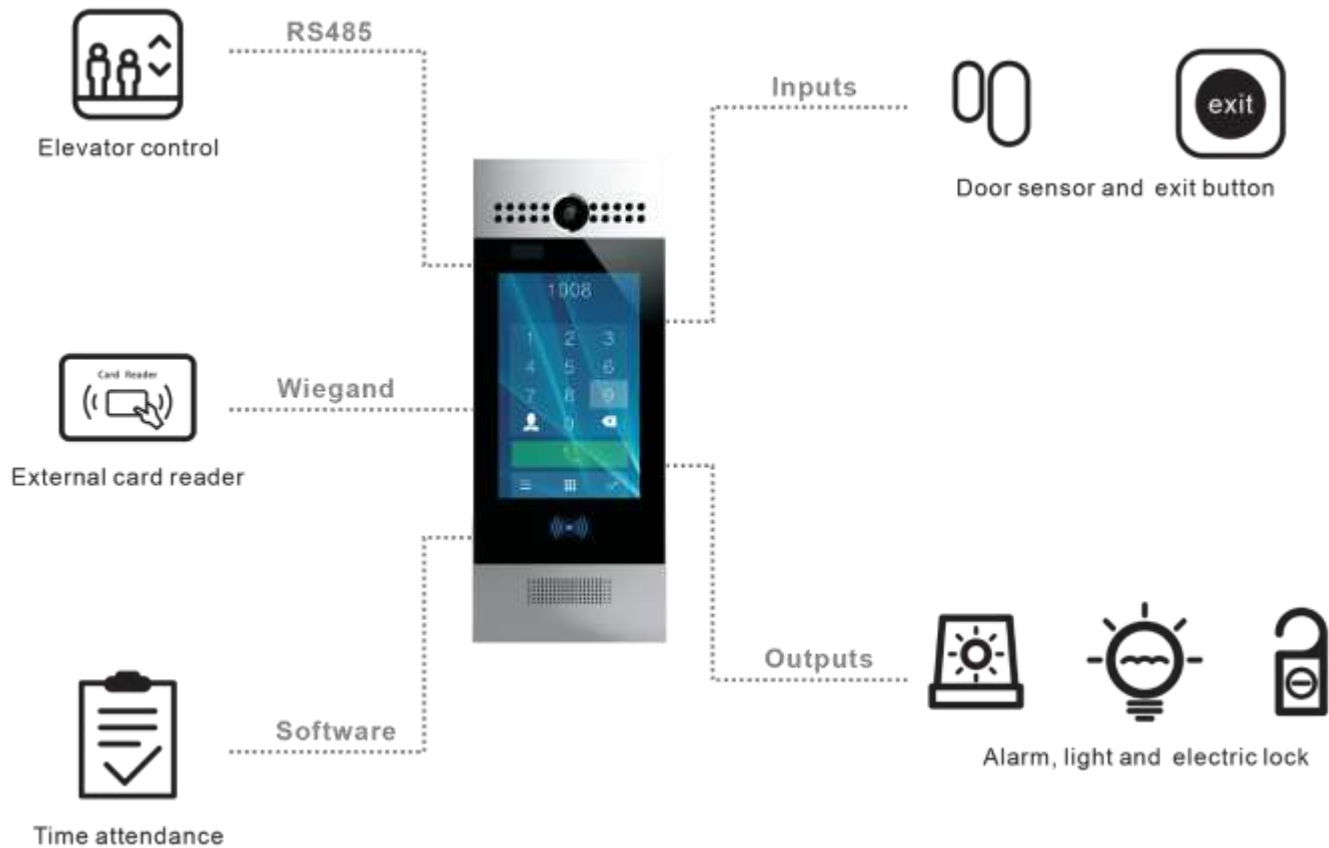

AKUVOX R29S/C*

World's First Facial Recognition Android Door Phones

-  7" capacitive touch screen working with gloves on
-  Support multiple access control methods: facial recognition, NFC, 13.56 MHz and 125 KHz access cards
-  Anti-cold version (-40 °C to 50 °C) available
-  Support plasterboard installation
-  * R29C: Dual cameras: one 120° wide-angle 3MP camera with IR and a second VGA 60° angle 5MP camera

Android 5.1 / SIP / ONVIF / Wiegand / PoE / IP65

R29 Easy Integration

AKUVOX R27A

SIP Video Door Phone with Numeric Keypad

-  Premium audio and video quality
-  Vandal resistant all-aluminum body
-  120° wide-angle 3MP camera with automatic lighting
-  Support multiple access control methods: NFC, 13.56 MHz and 125 kHz access cards
-  Anti-cold version (-40 °C to 50 °C) available

SIP / ONVIF / Wiegand / PoE / IP65

R27A for Elevator Control

AKUVOX R27V

SIP Video Door Phone with Numeric Keypad

-  Premium audio and video quality
-  Vandal resistant all-aluminum body
-  120° wide-angle 3MP camera with automatic lighting
-  Anti-Cold version (-40 °C to 50 °C) available